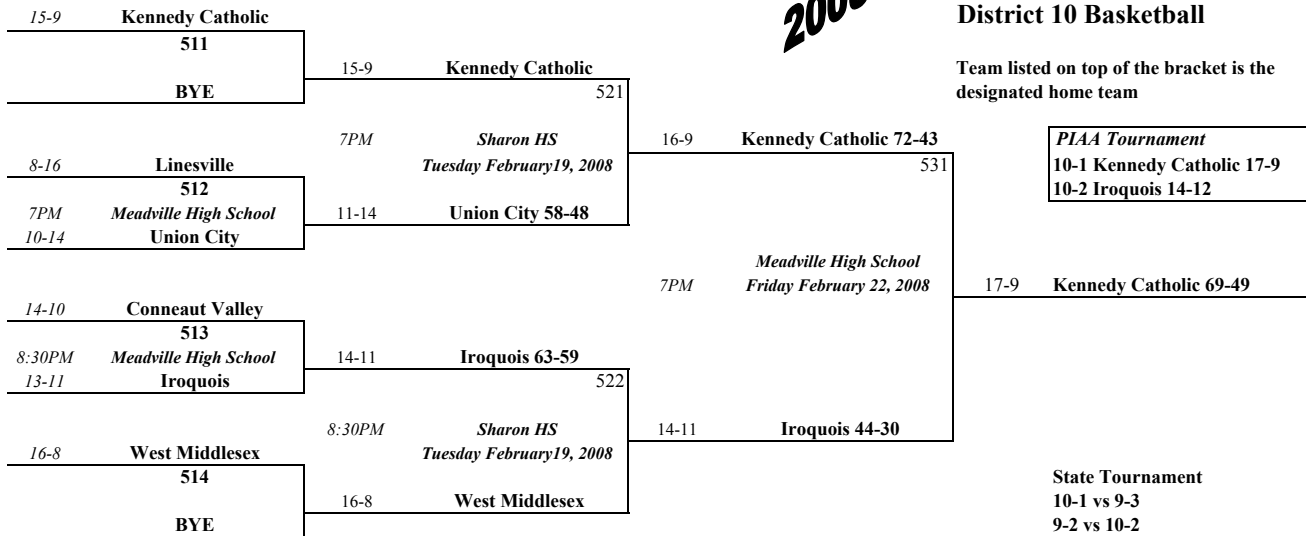

# "A" BOYS

(500'S)

Friday February 15, 2006

**2008**

## District 10 Basketball

Team listed on top of the bracket is the designated home team