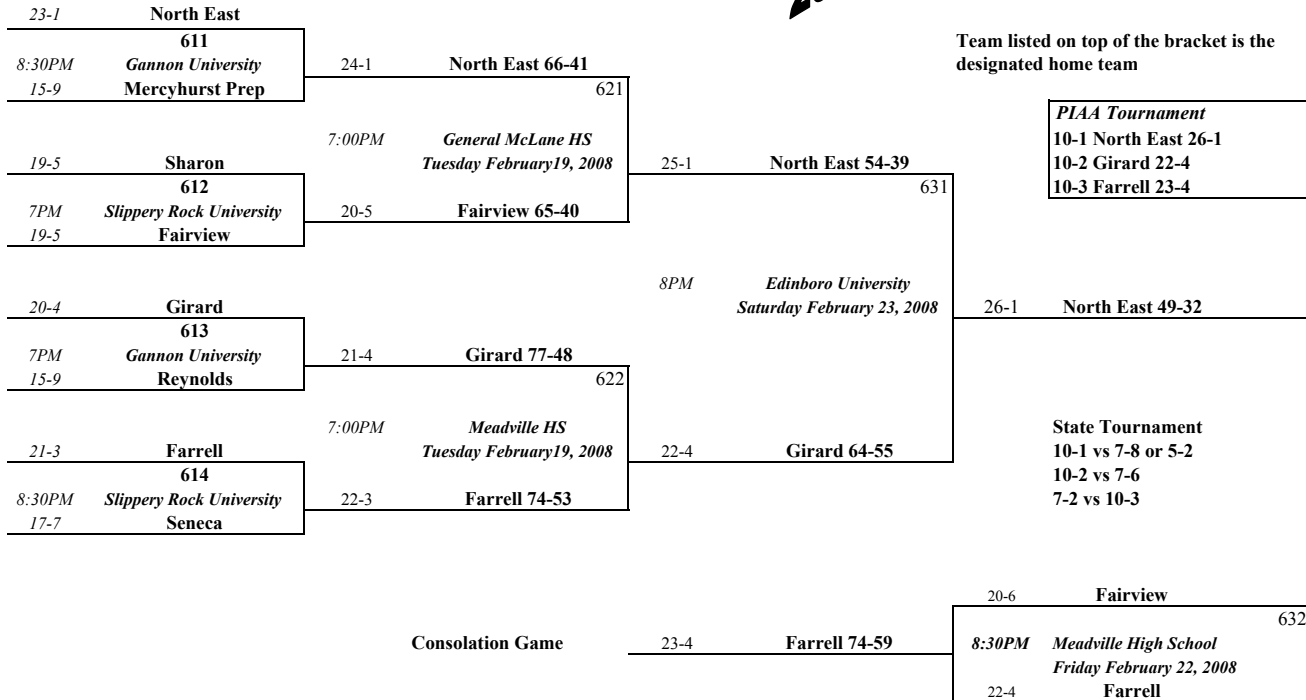

## District 10 Basketball

Team listed on top of the bracket is the designated home team