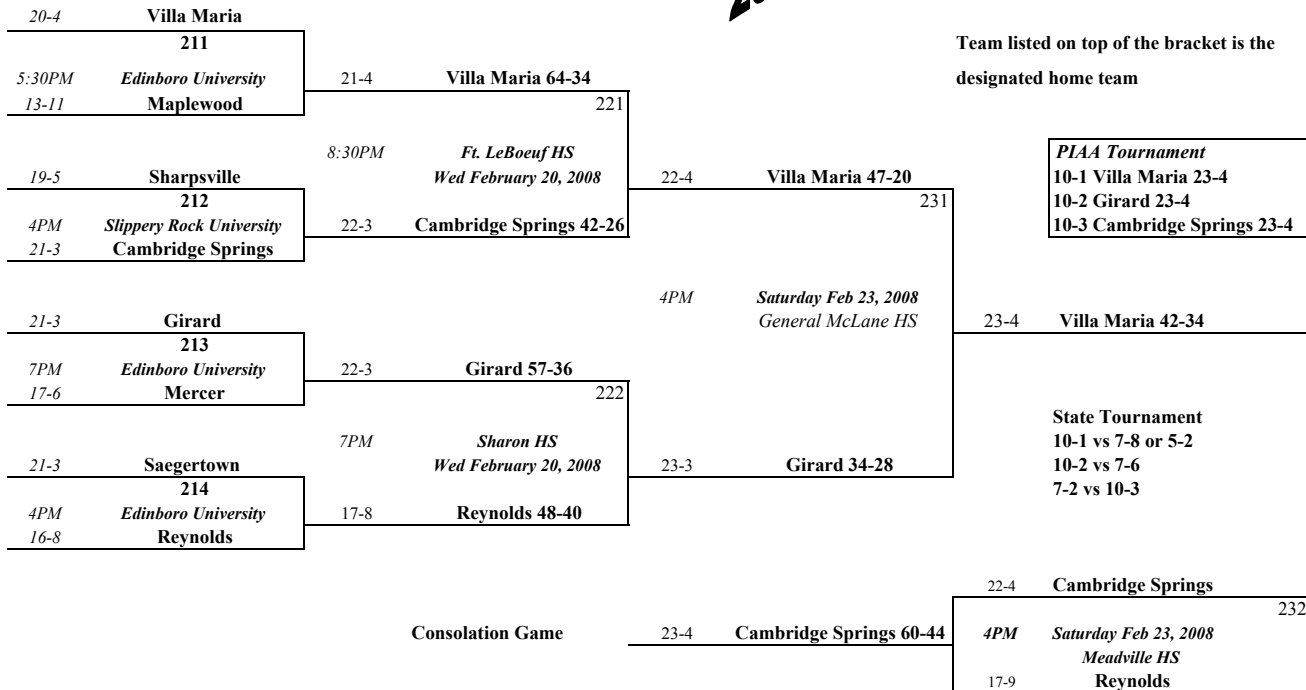

# District 10 Basketball

Saturday February 16, 2008

Team listed on top of the bracket is the designated home team

# "AA" Girls

(200'S)

**2008**