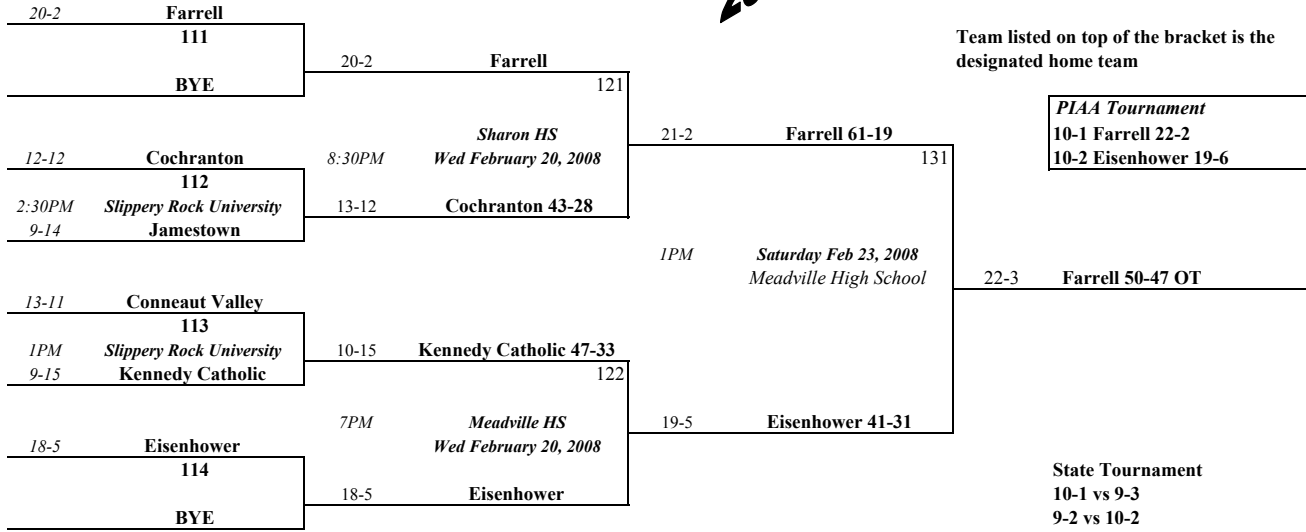

# "A" Girls

(100'S)

**2008**

# District 10 Basketball

Saturday February 16, 2008

Team listed on top of the bracket is the designated home team